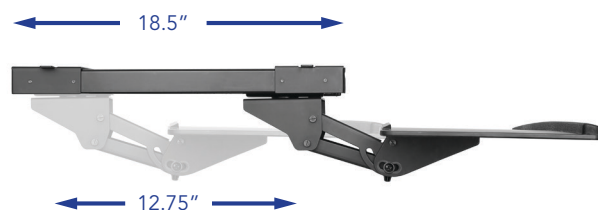

ACCESSORIES SERIES

ARTICULATING KEYBOARD TRAY

MODEL:

100-KB2-BL

FEATURES:

- Tilt under-desk keyboard tray with gel wrist rest
- Track mounted design easily hides the keyboard tray under the desk when not in use (12.75" slide travel distance)
- 18.5" clearance needed for installation
- Tilting platform allows for optimum comfort (-15° to 15°)
- Wrist support reduces the wrist fatigue of long-time working and enhances the typing comfort
- Heavy-duty steel construction provides extra strength & durability
- Height adjustment (6.75")
- Swivel range: -20° to 20°
- Product is **IN-STOCK**

BASE FINISH: