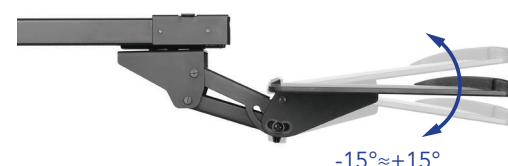

ACCESSORIES SERIES

ARTICULATING KEYBOARD TRAY

MODEL:

100-KB2-BL

FEATURES:

- Tilt under-desk keyboard tray with gel wrist rest
- Track mounted design easily hides the keyboard tray under the desk when not in use (12.75" slide travel distance)
- 18.5" clearance needed for installation
- Tilting platform allows for optimum comfort (-15° to 15°)
- Wrist support reduces the wrist fatigue of long-time working and enhances the typing comfort
- Heavy-duty steel construction provides extra strength & durability
- Height adjustment (6.75")
- Swivel range: -20° to 20°
- Product is **IN-STOCK**

BASE FINISH: