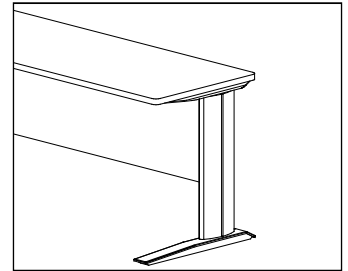

- ✓
- ✓

3 mil PVC on all exposed edges

CONSTRUCTION

- ♥ Tops are 1" thick.
- ♥ Bases and modesty panels are powder coated steel in Titanium finish only.
- ♥ All tops are thermally fused laminate on a 45 pound industrial particle board core.
- ♥ Leveling glides are standard on all floor models.

EDGE DETAIL

- ♥ All TTN Series exposed edges are finished in a matching, 3mil PVC for a tough, durable edge.
- ♥ All TTN Series have 1" radius on all corners.

MODESTY PANELS

- ♥ Modesty Panels are standard with 2 wire access holes for cable routing.
- ♥ Modesty panels are 17" high.