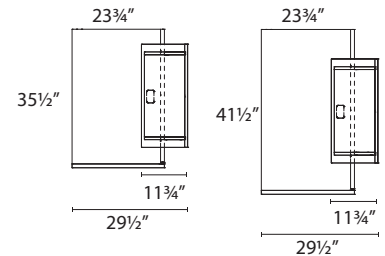

Modern Reception

- Stylish modern design
- Non-handed return configuration
- Contemporary two-tone finish
- Built-in cubby-hole transaction top