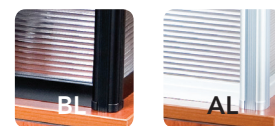

Straight Transaction Top

Corner Transaction Top

Post Package

OUT-12POST

Polycarbonate Panels

OUT-1266PYP

OUT-1272PYP

Available Standard Laminate Top Finishes:

Available Rail & Post Finishes:

Gallery Transaction Shell

- Gallery transaction shells fit over compatible 72" products
- Perfect for reception desk applications
- Use with INV-3072DS, INV-3672DS, INV-2472SH, INV-7236CM & INV-3672CM

Pure White only:

*pedestal & seating sold separately

Available Finishes:

Modern Reception

- Stylish modern design
- Non-handed return configuration
- Contemporary two-tone finish
- Built-in cubby-hole transaction top