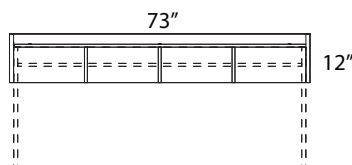

Pure White only: