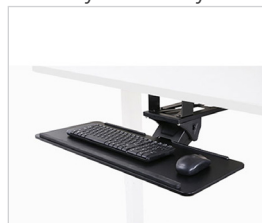

Keyboard Trays