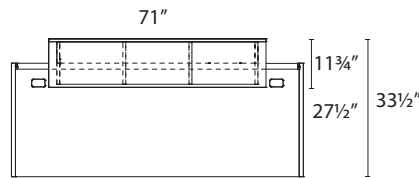

Modern Reception

- Stylish modern design
- Non-handed return configuration
- Contemporary two-tone finish
- Built-in cubby-hole transaction top