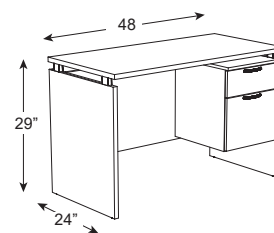

MA-11-2448-GD

Grey Dusk or Cayenne Cherry

Grey Dusk
GD