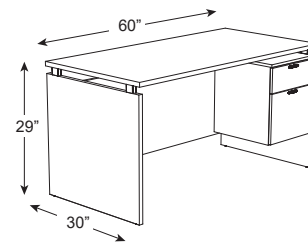

MIRA

SMALL OFFICE | HOME OFFICE SERIES

CONTEMPORARY COMPUTER DESKS

Features:

- Commercial grade 1" thick laminate
- Heat, scratch and dent resistant
- Innovative floating top styling
- Box drawer stores desk accessories
- File drawer stores letter or legal size files
- Shipped Ready-to-Assemble

Laminate Finish

Winter Wood
WW

Sizing & SKUs

60" W X 30" D X 29" H

MA-12-3060-WW

Winter Wood Finish (shown above with HDL LEVELS Series)

48" W X 24" D X 29" H

MA-11-2448-GD