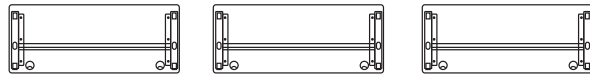

Tucana series

Available Colours:

Henna Cherry (HC)
(Shown Below)

Figured Mahogany (FM)

Grey (GR)

Metallic Base (ME)

Layout # 7

TU-97R-6024	x9	Rectangle Top
TU-97L-7220	x9	Training Table Base for 60" & 72" Tops
INV-7232BK	X2	72" Bookcase
INV-32BKDRS	X3	Bookcase Door Set