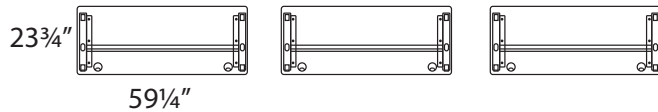

Tucana series

Available Colours:

Henna Cherry (HC)
(Shown Below)

Figured Mahogany (FM)

Grey (GR)

Metallic Base (ME)

Layout # 7

TU-97R-6024	x9	Rectangle Top
TU-97L-7220	x9	Training Table Base for 60" & 72" Tops
INV-7232BK	X2	72" Bookcase
INV-32BKDRS	X3	Bookcase Door Set