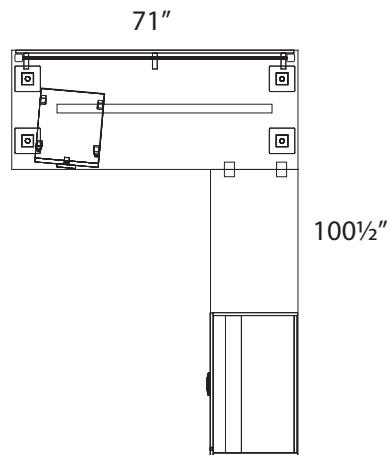

Winter Wood
WW

Layout #6

INV-3072TOP	Rectangular Top
INV-2272TOP	Rectangular Top
INV-2236OLFX	Open Lateral File Storage - No Top
INV-MP1-1472LAP	Laminate hanging Modesty Panel
INV-MPF	Mobile Pedestal
INV-CUSH	Mobile Pedestal Seat Cushion

OUT-1272PYP	Polycarbonate Panel
OUT-12POST x 2	Post Package
900-SQ3 x 4	3" Square Leg
100-WSB-64	Stiffener Bar
100-WSCK	Work Surface Connecting Kit

NOTE: Non handed. Can be configured left or right.

Please refer to www.heartwooddl.com for current finish options available for this series.