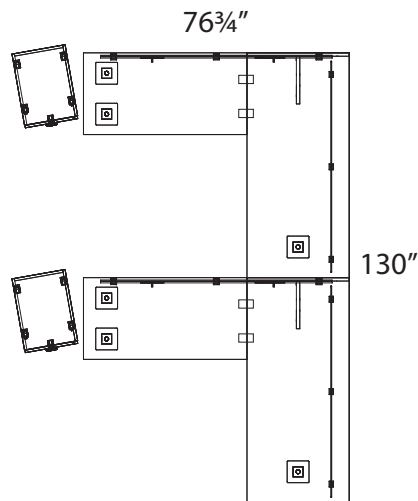

Winter Wood
WW

Layout #15

INV-3066RLT x 2 Rectangular Bullet Top Desk

INV-2448TOP x 2 Rectangular Top

INV-MP1-1566PLX x 2 Plexiglass Hanging Modesty Panel

OUT-TM1-1572TB x 2 Tackboard Privacy Panel w/ Top Mount Brackets

INV-MPUF x 2 Mobile Pedestal

100-WSCK x 2 Work Surface Connecting Kit

NOTE: Non handed. Can be configured left or right.

Please refer to www.heartwooddl.com for current finish options available for this series.