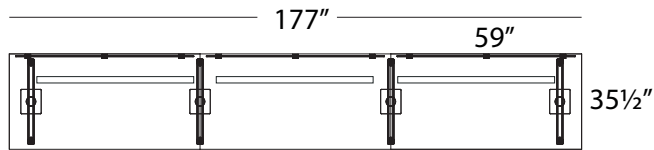

## Layout #12A

INV-3060TOP x 3 Rectangular Top

900-TEE30 x 4 Tee Base

100-WSB-52 x 3 Stiffener Bar

OUT-TM1-1560LAP x 3 Laminate Privacy Panel w/ Top Mount Brackets

INV-MP1-1460LAP x 3 Laminate Hanging Modesty Panel