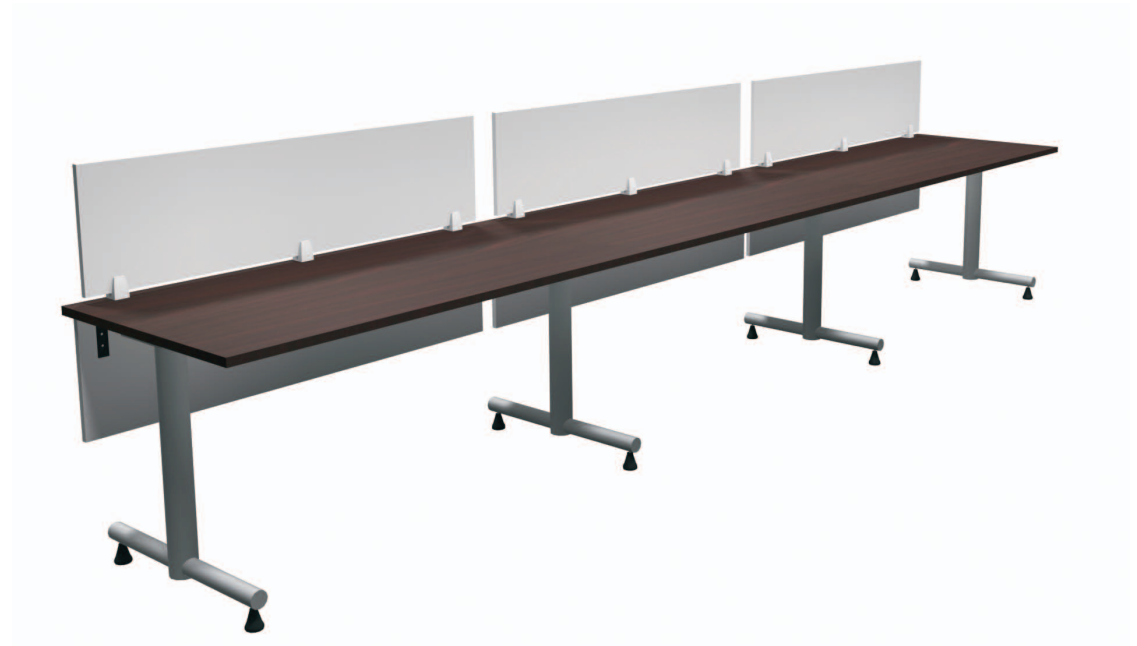

## Layout #12A

INV-3060TOP x 3 Rectangular Top

900-TEE30 x 4 Tee Base

100-WSB-52 x 3 Stiffener Bar

OUT-TM1-1560LAP x 3 Laminate Privacy Panel w/ Top Mount Brackets

INV-MP1-1460LAP x 3 Laminate Hanging Modesty Panel