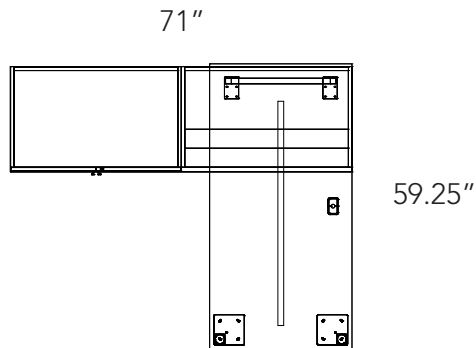

Pure White
PW

Bar - Aluminum Silver - AL

Silver- SL

Winter Wood
WW

Bar - Aluminum Silver - AL

Silver- SL

Layout #7

LEV-TR3060-SQ2	Tiered Desk with 2" Offset Legs
LEV-2236CX-21	Credenza Height Cabinet - No top
LEV-2236COX-21	Credenza Height Open Cabinet - No Top
LEV-2272TOP	Common Top to join 2 no top 36" unit