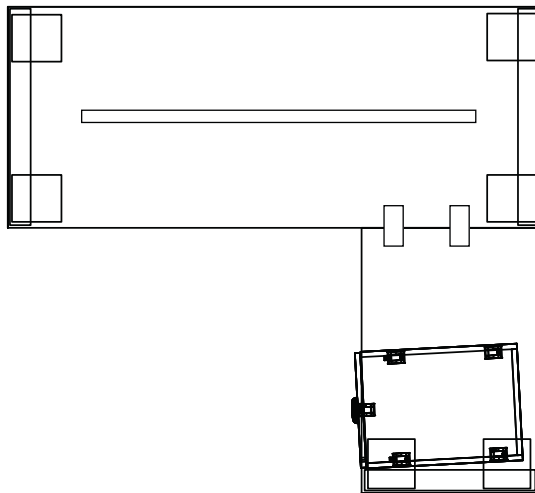

Pure White
PW

Bar - Aluminum Silver - AL

Silver- SL

Winter Wood
WW

Bar - Aluminum Silver - AL

Silver- SL

71"

65"

Layout #26

LEV-3072TBL-LOOP 72" Table with Loop Legs

LEV-2436RET-LOOP 36" Return with Loop Legs

LEV-MPUF Mobile Pedestal

Please refer to www.heartwooddl.com for current finish options available for this series