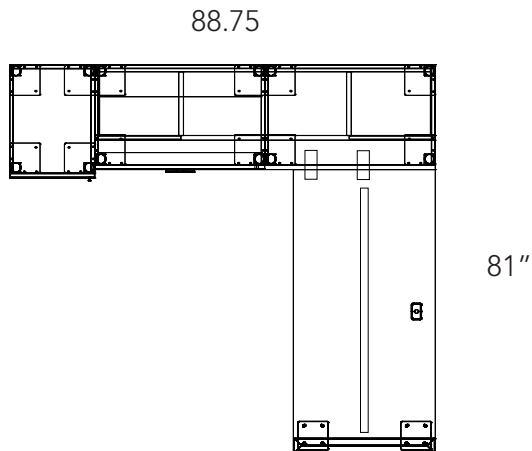

## Layout #18

|                    |  |
|--------------------|--|
| LEV-3060RET-LOOP   | Return with Loop Legs                              |
| LEV-2236WDLFX-SR28 | Desk Height Wide Drawer over Lateral File - No Top |
| LEV-2236COX-SR28   | Desk Height Open Cabinet - No Top                  |
| LEV-2272TOP        | Common Top to join 2 No Top 36" Units              |
| LEV-1772OSHD2      | Overhead Storage with 2 Doors                      |
| LEV-SR7218WC       | Wardrobe/Storage Cabinet                           |