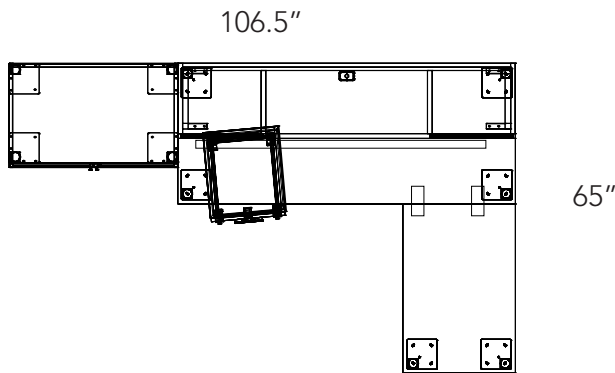

## Layout #15

LEV-3072TBL-SQ2	Desk with 2" Offset Legs
LEV-2436RET-SQ2	Return with 2" Offset Legs
LEV-3672MHHD2-AL	Hutch with 2 Aluminium Doors
LEV-MPF	21" Mobile Pedestal
INV-CUSH	Mobile Pedestal Seat Cushion
LEV-SR6536TC-AL	Tall Cabinet - with Upper Aluminium Doors