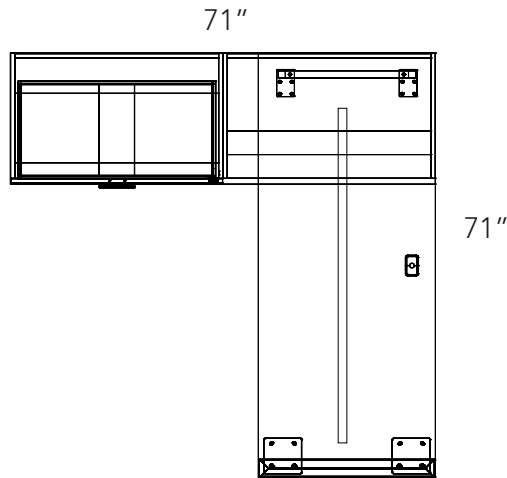

## Layout #1

|                  |  |
|------------------|--|
| LEV-TR3072-LOOP  | Tiered Desk with Loop Legs                             |
| LEV-2236WDLFX-21 | Credenza height wide drawer over lateral file - no top |
| LEV-2236COX-21   | Credenza height open cabinet - no top                  |
| LEV-2272TOP      | Common Top to join 2 no top 36" unit                   |