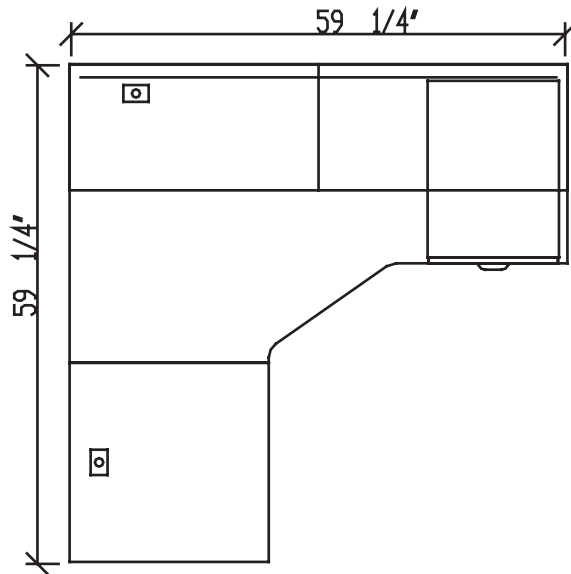

Sugar Maple
SM

Winter Wood
WW

Layout #9A

INV-2424RS	Non handed Return Shell
INV-3660CM	Extended Corner Module
INV-HPF	Hanging Pedestal

INV-3660H	60" Open Hutch
INV-3660TB	Tackboard

Note: For Layout 9B replace item INV-3660CM with INV-6036CM.