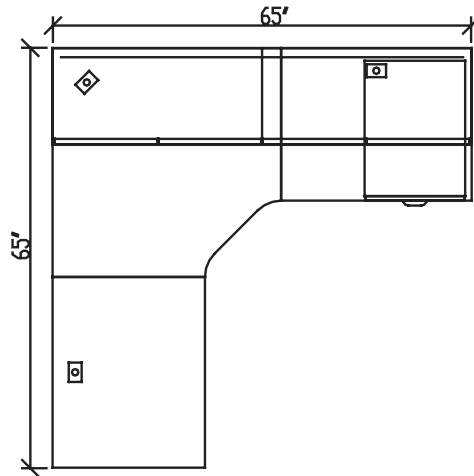

Sugar Maple
SM

Winter Wood
WW

Layout #7

INV-2430RSBR x2 Return Shell/Bridge

INV-2436CM Corner Module

INV-HPF Hanging Pedestal

INV-3666H 66" Open Hutch

INV-66HDRS-AL 66" Aluminum Frame Hutch Doors

NV-3666TB Tackboard

Note: Non handed. Can be configured left or right.

Please refer to www.heartwooddl.com for current finish options available for this series