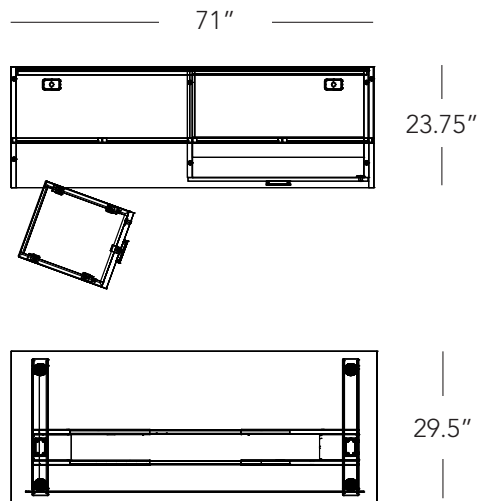

Sugar Maple
SM

Winter Wood
WW

Layout #76

INV-2472SH	Credenza Shell
INV-3672H	72" Open Hutch
INV-72HDRS-AL	72" Aluminum Glass Doors for Hutch
INV-3672TB	Tackboard
INV-2236OLFX	Open Lateral Files Storage - No Top
INV-MPF	21" Mobile Pedestal
INV-CUSH	Mobile Pedestal Seat Cushion

INV-3072TOP	72" Rectangular Top
CAL-E1-2LEG	Straight Electric Height Adjustable 2-leg Base
INV-MP1-1566PLX	Plexiglass Hanging Modesty Panel