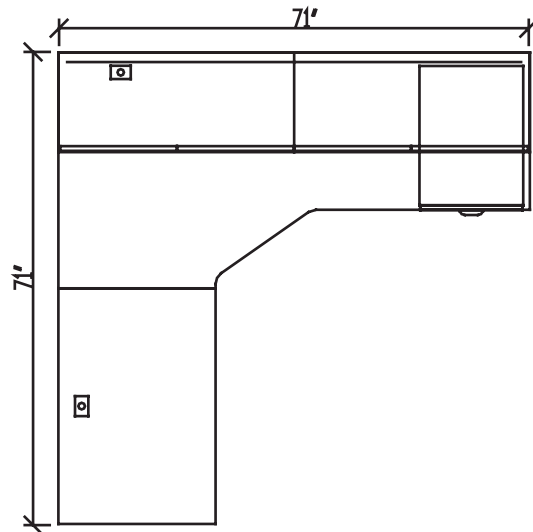

Sugar Maple
SM

Winter Wood
WW

Layout #6A

INV-2436RSBR	Return Shell/Bridge
INV-3672CM	Extended Corner Module
INV-HPF	Hanging Pedestal

INV-3672H	72" Open Hutch
INV-72HDRS	72" Laminate Hutch Doors
INV-3672TB	Tackboard