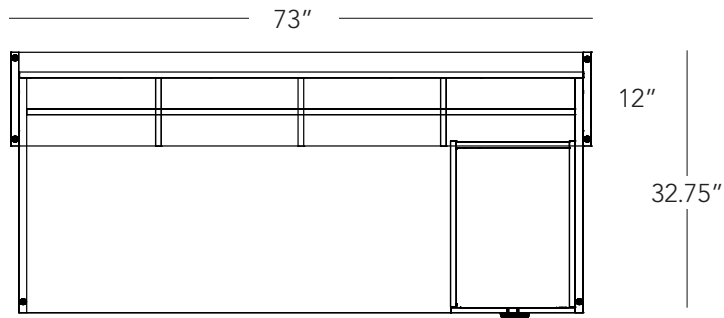

Winter Wood
WW

Pure White
PW

Available Desk Finishes:

Grey Dusk

Layout #69

INV-3072DS	Desk Shell
INV-1274GTA	74" Gallery Transaction Shell
INV-HPF	Hanging Pedestal

Evening Zen