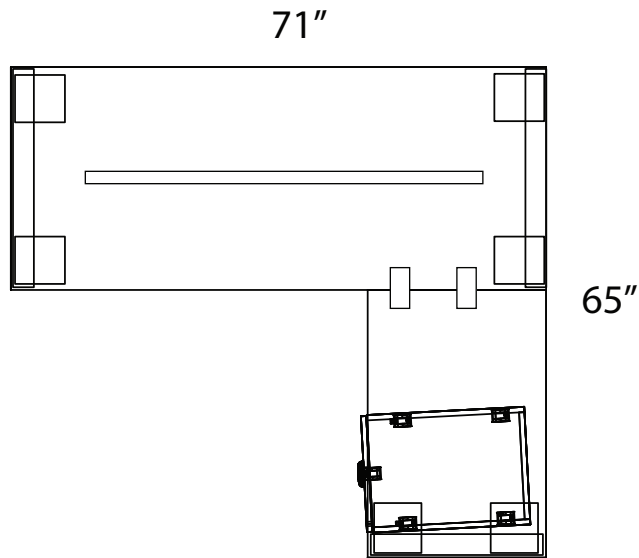

Sugar Maple
SM

Winter Wood
WW

Layout #65

INV-3072TBL-LOOP 72" Table with Loop Legs

INV-2436RET-LOOP 36" Return with Loop Legs

INV-MPUF Mobile Pedestal