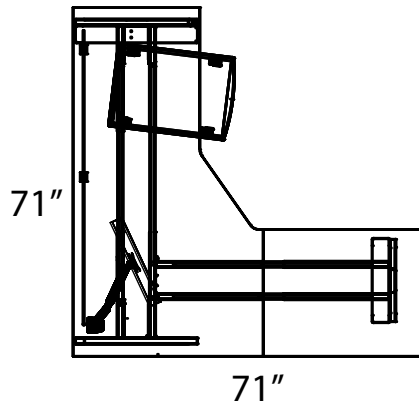

Sugar Maple
SM

Winter Wood
WW

Layout #61

INV-362472ECM	Non-Handed Extended Corner Module
INV-2436TOP	36" Rectangular Top
ATH-E1-3LEG	Athena 3 Leg Base
INV-MP1-1566PLX	Plexiglass Hanging Modesty Panel

100-MMPF	Metal Mobile Pedestal - Full Carton
100-MMPF-CUSHFA	Metal Mobile Pedestal Cushion
100-MA1	Pneumatic LCD Single Monitor Arm