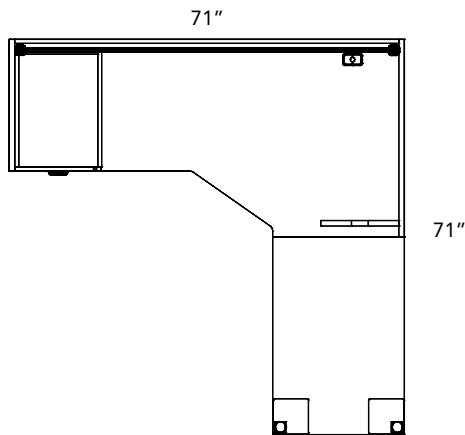

## Layout #58

INV-7236CM	Extended Corner Module
INV-2436RET-SQ2OFT	36" Return With 2" Square Offset Legs
INV-FPUF	Freestanding Pedestal - No Top
OUT-1272PYP	Polycarbonate Panel
OUT-12POST	x2 Outlines Post Package