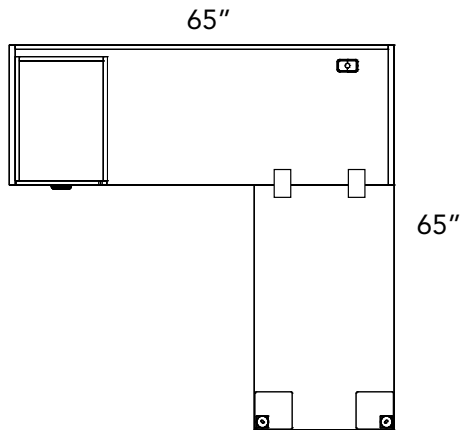

## Layout #57

INV-2466SH	Credenza Shell
INV-2442RET-SQ2OFT	42" Return With 2" Square Offset Legs
INV-FPUF	Freestanding Pedestal - No Top