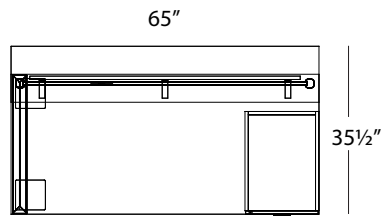

## Layout #48

INV-3066TOP	66" Rectangular Top
INV-FPUF	Freestanding Pedestal - No Top
900-LOOP30	30" Loop Leg
INV-MP1-1460LAP	Laminate Hanging Modesty Panel

OUT-1266PYP	Polycarbonate Panel
OUT-12POST	x 2 Post
OUT-INV1266TA	Transaction Top