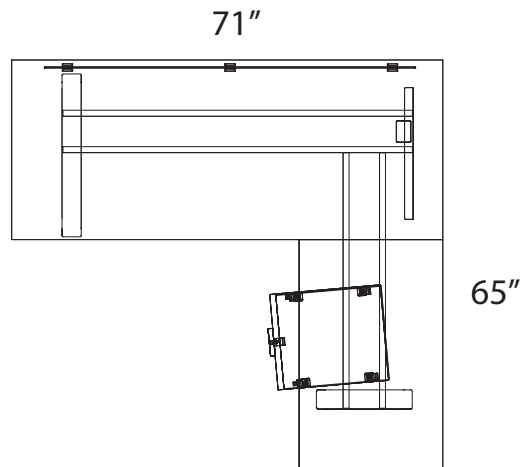

Innovations

series

Grey
GR

Pure White
PW

* **Tops only finishes**

Autumn Maple
AM

Black Walnut
BW

Evening Zen
EZ

Grey Dusk
GD

Hardrock Maple
HM

Royal Mahogany
RM

Sugar Maple
SM

Winter Wood
WW

Available Finishes:

Layout #40

INV-3072TOP	72" Rectangle Top
INV-2436TOP	36" Rectangle Top
INV-MPF	21" Mobile Pedestal - Full Carton

INV-CUSH	Mobile Pedestal Seat Cushion
INV-MP1-1566PLX	Plexiglass Hanging Modesty Panel
CAL-E1-3LEG	Calypso 3 Leg Base

NOTE: Non handed. Can be configured left or right.