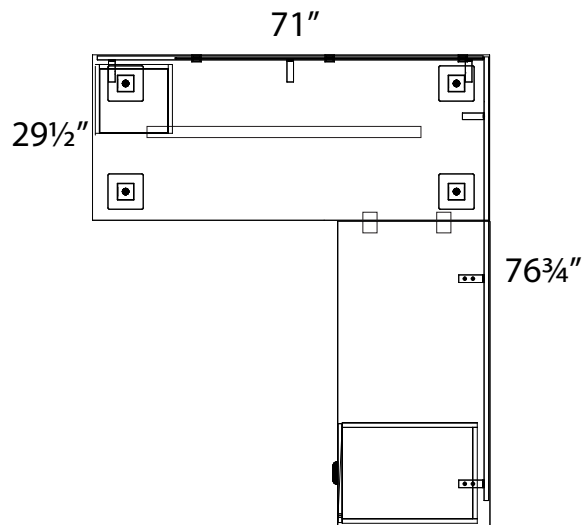

Grey Dusk
GD

Hardrock Maple
HM

Royal Mahogany
RM

Sugar Maple
SM

Winter Wood
WW

Available Finishes:

Layout #38

INV-2448TOP	48" Rectangle Top
INV-3072TOP	72" Rectangle Top
INV-FPUF	x 2 Freestanding Pedestal - No Top
900-SQ3	3" Square Leg
INV-MP1-1472LAP	Laminate Hanging Modesty Panel
INV-1418VC	14" Vertical Cubby

OUT-EM1-1566PLX	Plexiglass Privacy Panel With Edge Mount Brackets
100-WSB-64	64" Stiffener Bar For Use W/ 72" Tops
100-WSCK	x 2 Work Surface Connecting Kit

Note: Non handed. Can be configured left or right.