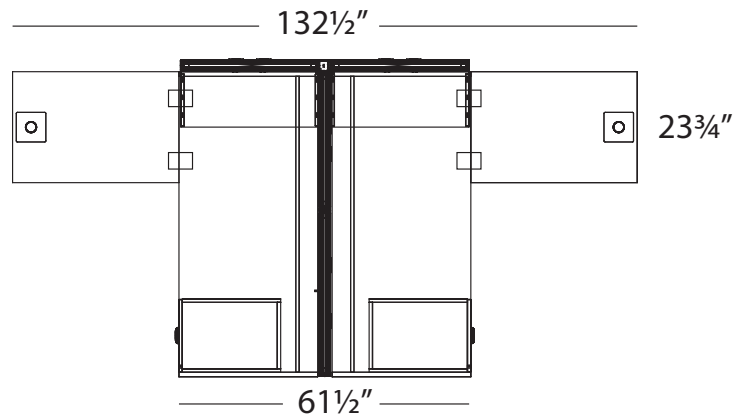

Hardrock Maple
HM

Royal Mahogany
RM

Sugar Maple
SM

Winter Wood
WW

Available Finishes:

Layout #37

INV-3066DS	x 2	66" Desk Shell
INV-2436TOP	x 2	48" Rectangle Top
INV-FPUF	x 2	Freestanding Pedestal - No Top
900-RL2.5 X	x 2	2½" Round Leg
FRM-48SQP-3W		Square 3 Way Connecting Post
FRM-3048P	x 3	48" Tall Panel
FRM-3648P		48" Tall Panel