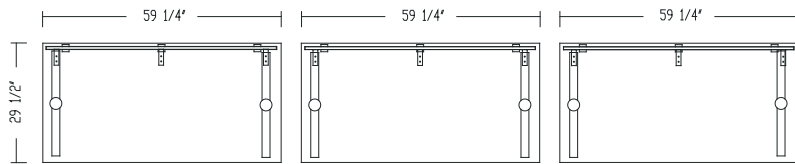

## Layout #35B

INV-3060TOP x 3 Rectangular Top

900-TEE30 x 6 Tee Base

100-WSB-52 x 3 Stiffener Bar

OUT-TM1-1560LAP x 3 Laminate Privacy Panel w/ Top Mount Brackets

INV-MP1-1460LAP x 3 Laminate Hanging Modesty Panel