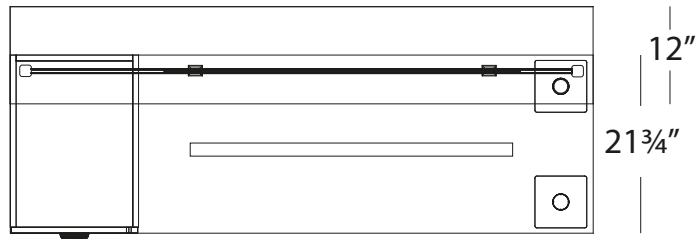

Innovations series

Available Colours:

Layout #31

INV-2272TOP

Rectangular Top

INV-FPUF

Freestanding Pedestal - No Top

OUT-1272PYP

Polycarbonate Panel

OUT-12POST x 2

Post Package

INV-MP1-1548PLX

Plexiglass Hanging Modesty Panel

900-TAPERLEG x 2

Straight Tapered Leg

OUT-INV1272TA

Transaction top

100-WSB-52

Stiffener Bar

NOTE: Non handed. Can be configured left or right.

Please refer to www.heartwooddl.com for current finish options available for this series