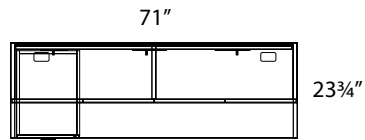

## Layout #30

INV-3072TOP	72" Rectangular Top
INV-2472SH	Credenza Shell
INV-3672H	72" Open Hutch
INV-72HDRS	72" Laminate Hutch Doors
INV-FPUF	Freestanding Pedestal - No Top
INV-3672TB	Tackboard
INV-MP1-1472LAP	Laminate Hanging Modesty Panel