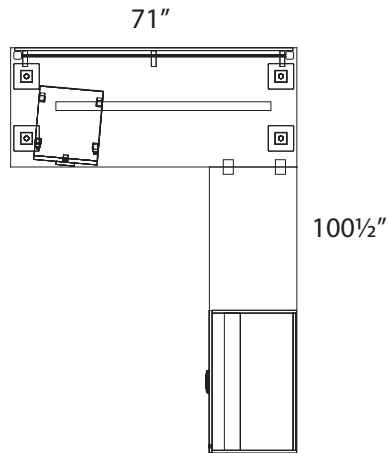

Grey Dusk
GD

Hardrock Maple
HM

Royal Mahogany
RM

Sugar Maple
SM

Winter Wood
WW

Available Finishes:

Layout #29

INV-3072TOP	72" Rectangular Top
INV-2272TOP	72" Rectangular Top
INV-2236OLFX	Open Lateral File Storage - No Top
INV-MP1-1472LAP	Laminate Hanging Modesty Panel
INV-MPF	21" Mobile Pedestal
INV-CUSH	Mobile Pedestal Seat Cushion
OUT-1272PYP	Polycarbonate Panel

OUT-12POST	x 2	Outlines Post Package
900-SQ3	x 4	3" Square Leg
100-WSB-64		64" Stiffener Bar
100-WSCK		Work Surface Connecting Kit

NOTE: Non handed. Can be configured left or right.

Please refer to www.heartwooddl.com for current finish options available for this series