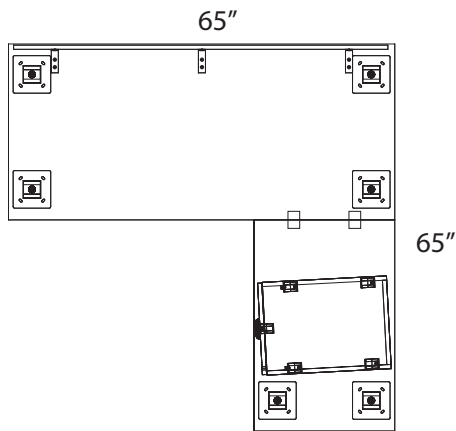

Innovations

series

Grey
GR

Pure White
PW

* **Tops only finishes**

Autumn Maple
AM

Black Walnut
BW

Evening Zen
EZ

Grey Dusk
GD

Hardrock Maple
HM

Royal Mahogany
RM

Sugar Maple
SM

Winter Wood
WW

Available Finishes:

Layout #28

INV-3066TOP	66" Rectangular Top
INV-2436TOP	36" Rectangular Top
INV-MPF	21" Mobile Pedestal
INV-CUSH	Mobile Pedestal Seat Cushion

INV-MP1-1466LAP	Laminate Hanging Modesty Panel
900-RL2.5	x 6 2 1/2" Round Leg
100-WSB-52	52" Stiffener Bar
100-WSCK	Work Surface Connecting Kit

NOTE: Non handed. Can be configured left or right.

Please refer to www.heartwooddl.com for current finish options available for this series