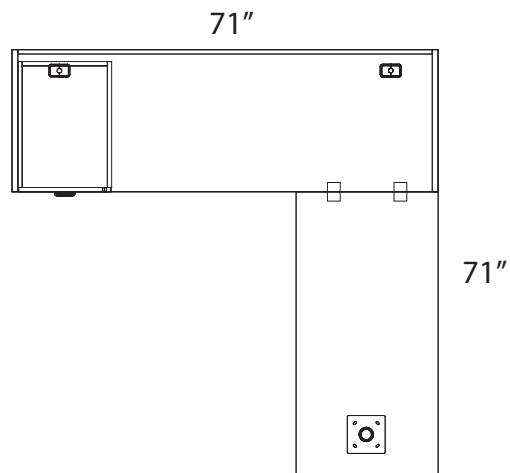

Grey Dusk
GD

Hardrock Maple
HM

Royal Mahogany
RM

Sugar Maple
SM

Winter Wood
WW

Available Finishes:

Layout #27

| | |
|-------------|---------------------|
| INV-2472SH | Credenza Shell |
| INV-2448TOP | 48" Rectangular Top |
| INV-HPF | Hanging Pedestal |

| | |
|-----------|-----------------------------|
| 900-RL2.5 | 2 1/2" Round Leg |
| 100-WSCK | Work Surface Connecting Kit |

NOTE: Non handed. Can be configured left or right.

Please refer to www.heartwooddl.com for current finish options available for this series