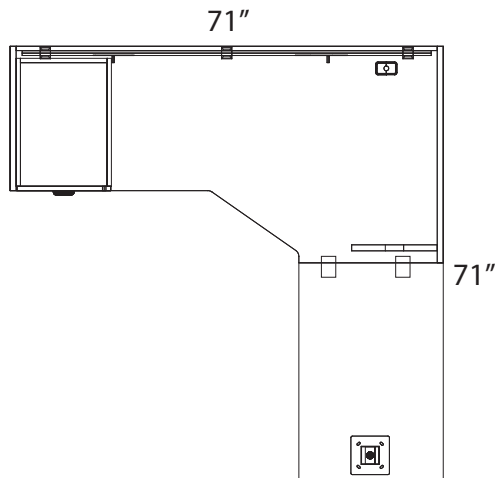

Innovations

series

Grey
GR

Pure White
PW

* Tops only finishes

Autumn Maple
AM

Black Walnut
BW

Evening Zen
EZ

Grey Dusk
GD

Hardrock Maple
HM

Royal Mahogany
RM

Sugar Maple
SM

Winter Wood
WW

Available Finishes:

Layout #24A

INV-7236CM

Extended Corner Module

INV-2436TOP

36" Rectangular Top

INV-FPUF

Freestanding Pedestal - No Top

900-SQ3

3" Square Leg

OUT-TM1-1572TB

Tack board Privacy Panel w/ Top Mount Brackets

100-WSCK

Work Surface Connecting Kit

Note: For Layout 24B replace item INV-7236CM with INV-3672CM.

Please refer to www.heartwooddl.com for current finish options available for this series