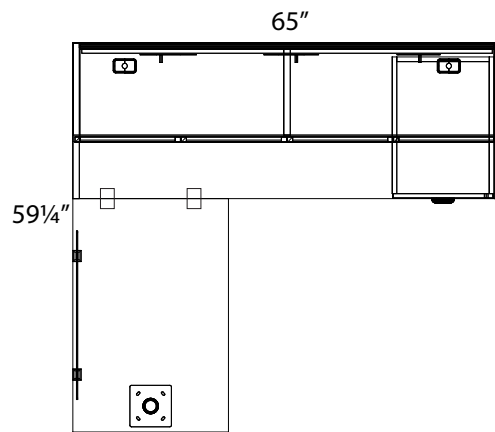

Grey Dusk
GD

Hardrock Maple
HM

Royal Mahogany
RM

Sugar Maple
SM

Winter Wood
WW

Available Finishes:

Layout #22

INV-2436TOP	36" Rectangular Top
INV-2466SH	Credenza Shell
INV-HPF	Hanging Pedestal
INV-3666H	66" Open Hutch
INV-66HDRS-AL	66" Aluminum Glass Doors for Hutch

INV-3666TB	Tackboard
900-RL2.5	2 1/2" Round Leg
100-WSCK	Work Surface Connecting Kit
INV-MP1-1530PLX	Plexiglass Hanging Modesty Panel

NOTE: Non handed. Can be configured left or right.

Please refer to www.heartwooddl.com for current finish options available for this series