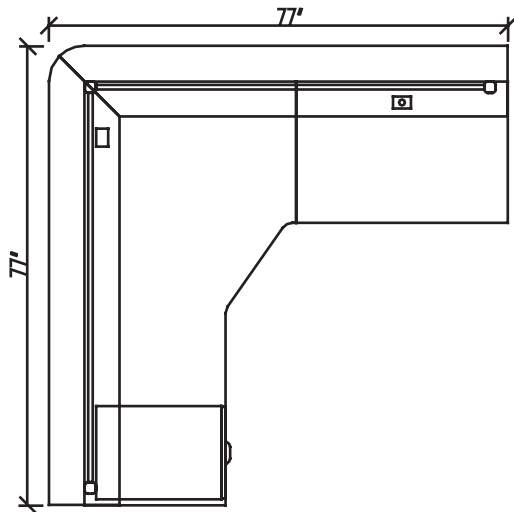

## Layout #15B

INV-2436RSBR	Return Shell/Bridge
INV-7236CM	Extended Corner Module
INV-HPF	Hanging Pedestal

OUT-1272PYP	x 2	Plycarbonate Panel
OUT-INV7272CTA		Corner Transaction Top
OUT-12POST	x 3	Outlines Post Package