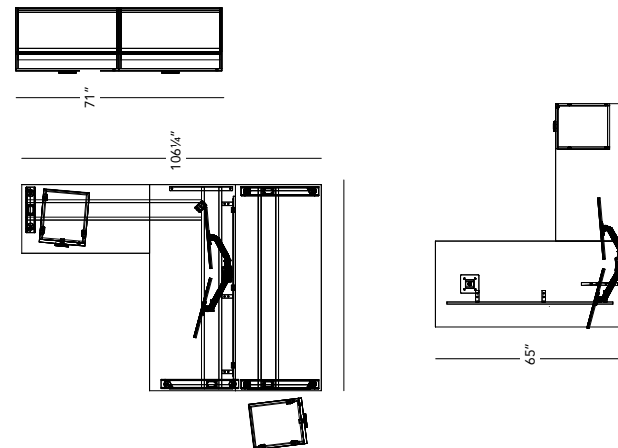

Sugar Maple SM

Winter Wood WW

Layout #9

INV-3072TOP	x2	72" Rectangular Top
INV-2448TOP	x2	48" Rectangular Top
CAL-E1-2LEG		Calypso 2 Leg Base
CAL-E1-3LEG		Calypso 3 Leg Base
INV-MP1-1466LAP	x2	Laminate Hanging Modesty Panel
OUT-TM1-1566PLX		Plexiglass Privacy Panel With Top Mount Brackets
INV-2272TOP		72" Rectangular Top
INV-2236OLFX		22" Deep With Locking Lateral File Drawer
INV-1736OS		Open Overhead Storage
INV-72HDRS-AL		Aluminium Frame Glass Doors
INV-MPF	x2	21" Mobile Pedestal - Full Carton
INV-CUSH	x2	Mobile Pedestal Seat Cushion
INV-3066RLT		Rectangular Bullet Top Desk
INV-FPUF		Freestanding Pedestal - No Top
100-WSCK	x2	Work Surface Connecting Kit
100-MA2	x2	Pneumatic LCD Dual Monitor Arm