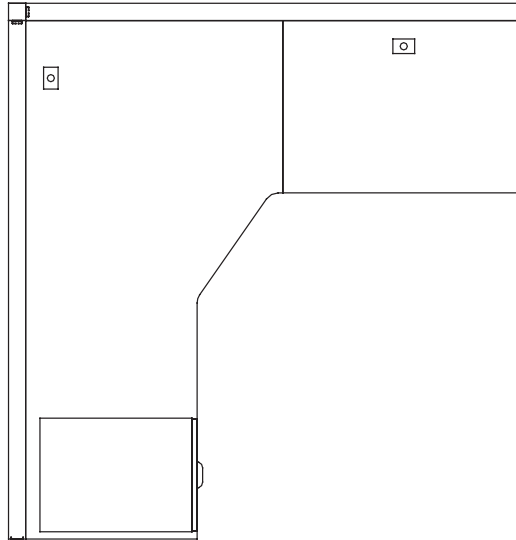

Framework series

Available Colour:

Charcoal Frame & Grey Panels

Simple, durable, and affordable.

- ✓ Great competitive pricing!
- ✓ Fast and easy to install/reconfigure
- ✓ Large range of sizes
- ✓ Tackable panel surface above desk height
- ✓ Built-in raceway for wire management

Layout #13

FRM-7266P	x5	66" Tall Panel
FRM-66SQP-3W		Square 3 Way Connecting Post
FRM-66SQP-2W	x2	Square 3 Way Connecting Post
FRM-66PET	x3	Panel End Trim

HDL Innovation Components

INV-7236CM	x2	Extended Corner Module*
INV-2436RSBR	x2	Return Shell/Bridge*
INV-HPF	x2	Hanging Pedestal
100-AKTM	x2	Articulating Keyboard Tray*