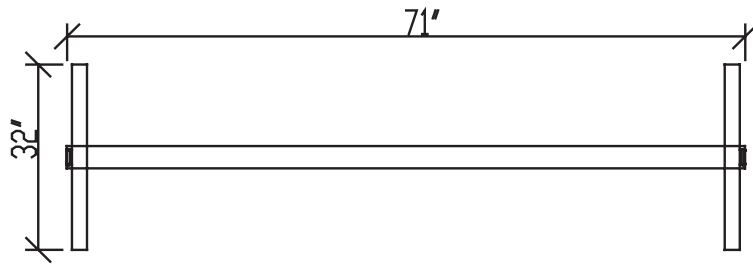

# Framework series

Available Colour:

Charcoal Frame & Grey Panels

Simple, durable, and affordable.

- ✓ Great competitive pricing!
- ✓ Fast and easy to install/reconfigure
- ✓ Large range of sizes
- ✓ Tackable panel surface above desk height
- ✓ Built-in raceway for wire management

## Layout #10

FRM-7266P	66" Tall Panel
FRM-FPB	Freestanding Panel Base Set
FRM-66PET	x2 Panel End Trim

**Note:** Set includes two feet. Recommended for use on freestanding panels for room partitions. 9' maximum panel run before extra support such as a wing, gable bracket set, or feet are required.