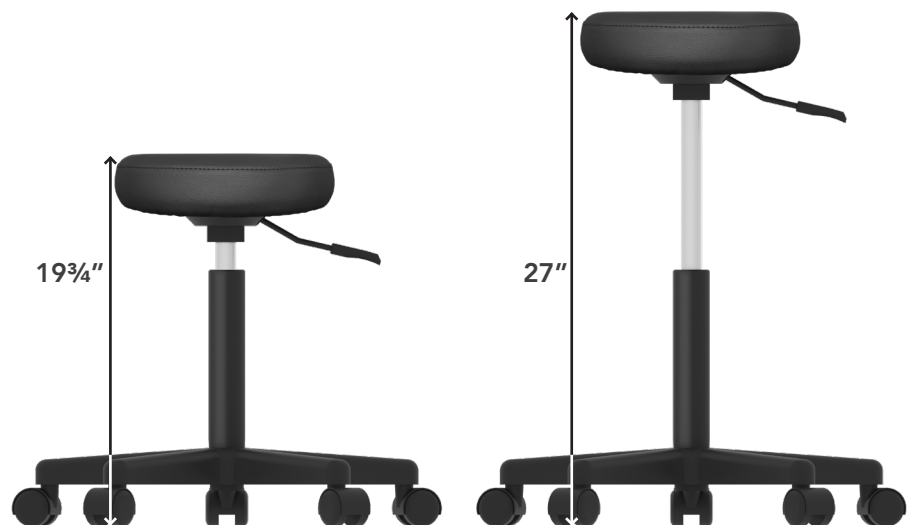

MOBILE STOOL

Height Adjustable Mobile Stool

Great for quick tasks and projects that keep you on the move.

Features:

- Soft polyurethane (PU) high-density foam seat
- Pneumatic seat height adjustment
- Tucks away under worksurfaces for storage
- Dual wheel casters, ideal for soft or hard floors
- Quick assembly

Dimensions:

Seat Diameter: 11½"
Base Diameter: 21"
Seat Height Range: 19¾" - 27"

Max Recommended Weight Capacity: 300lbs

Available Finish:

Black (BL) Polyurethane

Model: JUP-MOBILESTOOL-BL

JUP-MOBILESTOOL-BL

JUPITER SERIES

Stylish, modern design to complement any workspace!