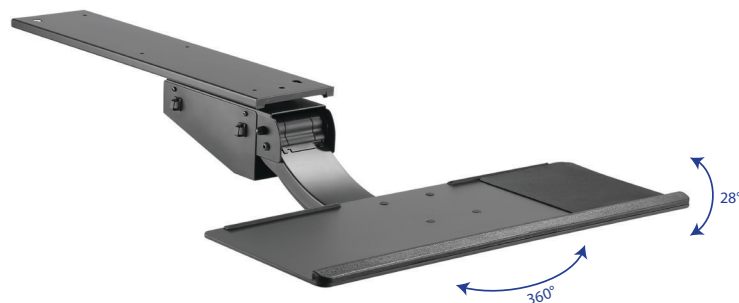

ACCESSORIES SERIES

ADJUSTABLE UNDER DESK KEYBOARD TRAY

MODEL:

100-COBRA-BL

FEATURES:

- Gas spring under desk keyboard tray
- Weight Capacity: 4.4 lbs
- Keyboard Size: 26.4" x 8.5"
- Lever handle adjustment
- Easy switching between sitting & standing
- Wrist rest
- Mounting plate depth: 24.8"
- Arm depth clearance below work surface: 28.5"
- 30" work surface depth or greater is required
- Product is **IN-STOCK**

BASE FINISH:

Black BL

360° Swivel Range & 28° Tilt Range

- Tilt function (-13° to 15°)
- Swivel Range: -180° to 180°

13.4" Spring Assisted Height Adjustment

- Easily transition between sitting & standing

Slide away design

Lever Adjustment

Wrist Rest

Large Keyboard -
Accommodates most keyboards & mouse