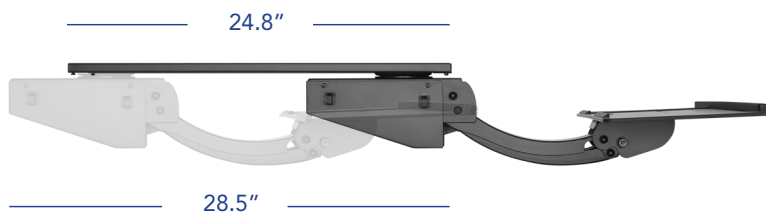

ACCESSORIES SERIES

ADJUSTABLE UNDER DESK KEYBOARD TRAY

MODEL:

100-COBRA-BL

FEATURES:

- Gas spring under desk keyboard tray
- Weight Capacity: 4.4 lbs
- Keyboard Size: 26.4" x 8.5"
- Lever handle adjustment
- Easy switching between sitting & standing
- Wrist rest
- Mounting plate depth: 24.8"
- Arm depth clearance below work surface: 28.5"
- 30" work surface depth or greater is required
- Product is **IN-STOCK**

BASE FINISH:

Black BL

360° Swivel Range & 28° Tilt Range

- Tilt function (-13° to 15°)
- Swivel Range: -180° to 180°

13.4" Spring Assisted Height Adjustment

- Easily transition between sitting & standing

Slide away design

Lever Adjustment

Wrist Rest

Large Keyboard -
Accommodates most keyboards & mouse