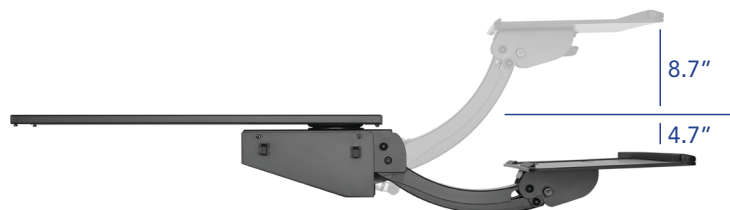

ACCESSORIES SERIES

ADJUSTABLE UNDER DESK KEYBOARD TRAY

MODEL:

100-COBRA-BL

FEATURES:

- Gas spring under desk keyboard tray
- Weight Capacity: 4.4 lbs
- Keyboard Size: 26.4" x 8.5"
- Lever handle adjustment
- Easy switching between sitting & standing
- Wrist rest
- Mounting plate depth: 24.8"
- Arm depth clearance below work surface: 28.5"
- 30" work surface depth or greater is required
- Product is **IN-STOCK**

BASE FINISH:

Black BL

360° Swivel Range & 28° Tilt Range

- Tilt function (-13° to 15°)
- Swivel Range: -180° to 180°

13.4" Spring Assisted Height Adjustment

- Easily transition between sitting & standing

Slide away design

Lever Adjustment

Wrist Rest

Large Keyboard -
Accommodates most keyboards & mouse