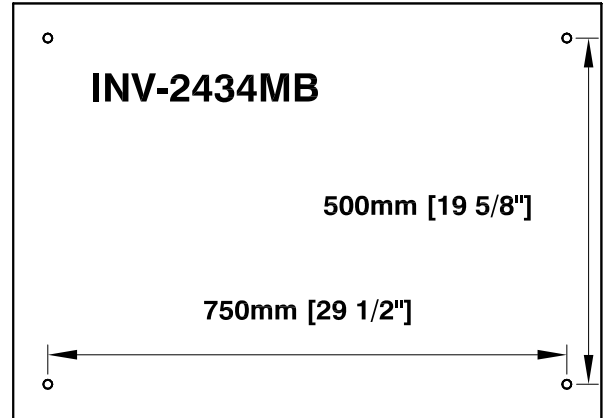

ATTENTION :

**CET ARTICLE D'AMEUBLEMENT EST LOURD.
ASSUREZ-VOUS D'AVOIR L'AIDE NÉCESSAIRE POUR
LE SOULEVER OU EN DÉPLACER LES COMPOSANTES
ET MODULES. GARDEZ LA QUINCAILLERIE HORS DE
LA PORTÉE DES ENFANTS.**

INSTALLER LES BASES D'APPUI AU MUR EN S'ASSURANT QUE VOS VIS OU ANCRAGES SOIENT ADAPTÉS AU MUR.

REMARQUE: PARCE QUE LA CONSTRUCTION DES MURS VARIE, LA QUINCAILLERIE N'EST PAS INCLUSE AVEC LES PRODUITS D'INSTALLATION MURALE. LE MATÉRIEL ADÉQUAT N'EST NI CHOISI, NI FOURNI ET N'EST PAS LA RESPONSABILITÉ DE HEARTWOOD DISTRIBUTORS LTD ET DE HEARTWOOD MANUFACTURING LTD.

HDL OU HML NE PEUVENT ÊTRE TENUS RESPONSABLES DES DOMMAGES OU DES BLESSURES QUI POURRAIENT SURVENIR DUS À UN MONTAGE INADÉQUAT.

QUESTIONS OU PRÉOCCUPATIONS ?
COMMUNIQUEZ avec le Service à la clientèle au
1-800-567-3060
du lundi au vendredi de 6 h à 16 h 30 HNP